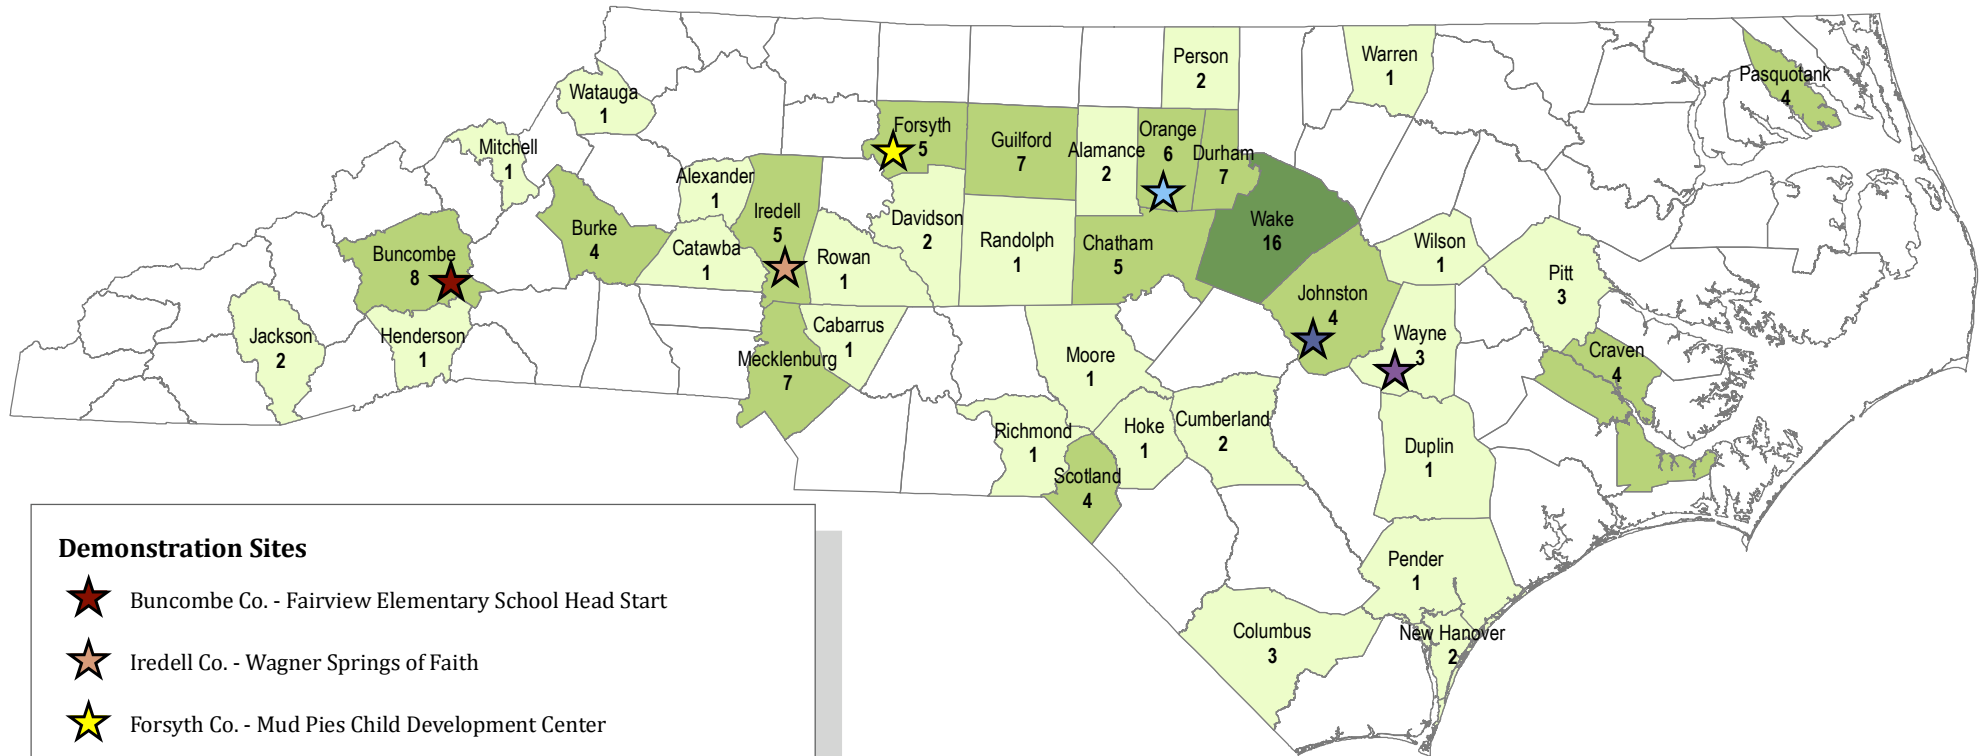

NC/CSEFEL Training Cadre Distribution and Demonstration Site Locations

Demonstration Sites

-  Buncombe Co. - Fairview Elementary School Head Start
-  Iredell Co. - Wagner Springs of Faith
-  Forsyth Co. - Mud Pies Child Development Center
-  Orange Co. - Chapel Hill Co-Op Preschool: Infant and Toddler Center
-  Johnston Co. - South Smithfield Elementary School Pre-K
-  Wayne Co. - Royall West Head Start

Number of Training Cadre Members

-  1 - 3
-  4 - 8
-  9 - 16

Promoting Social-Emotional Competence in North Carolina's Young Children