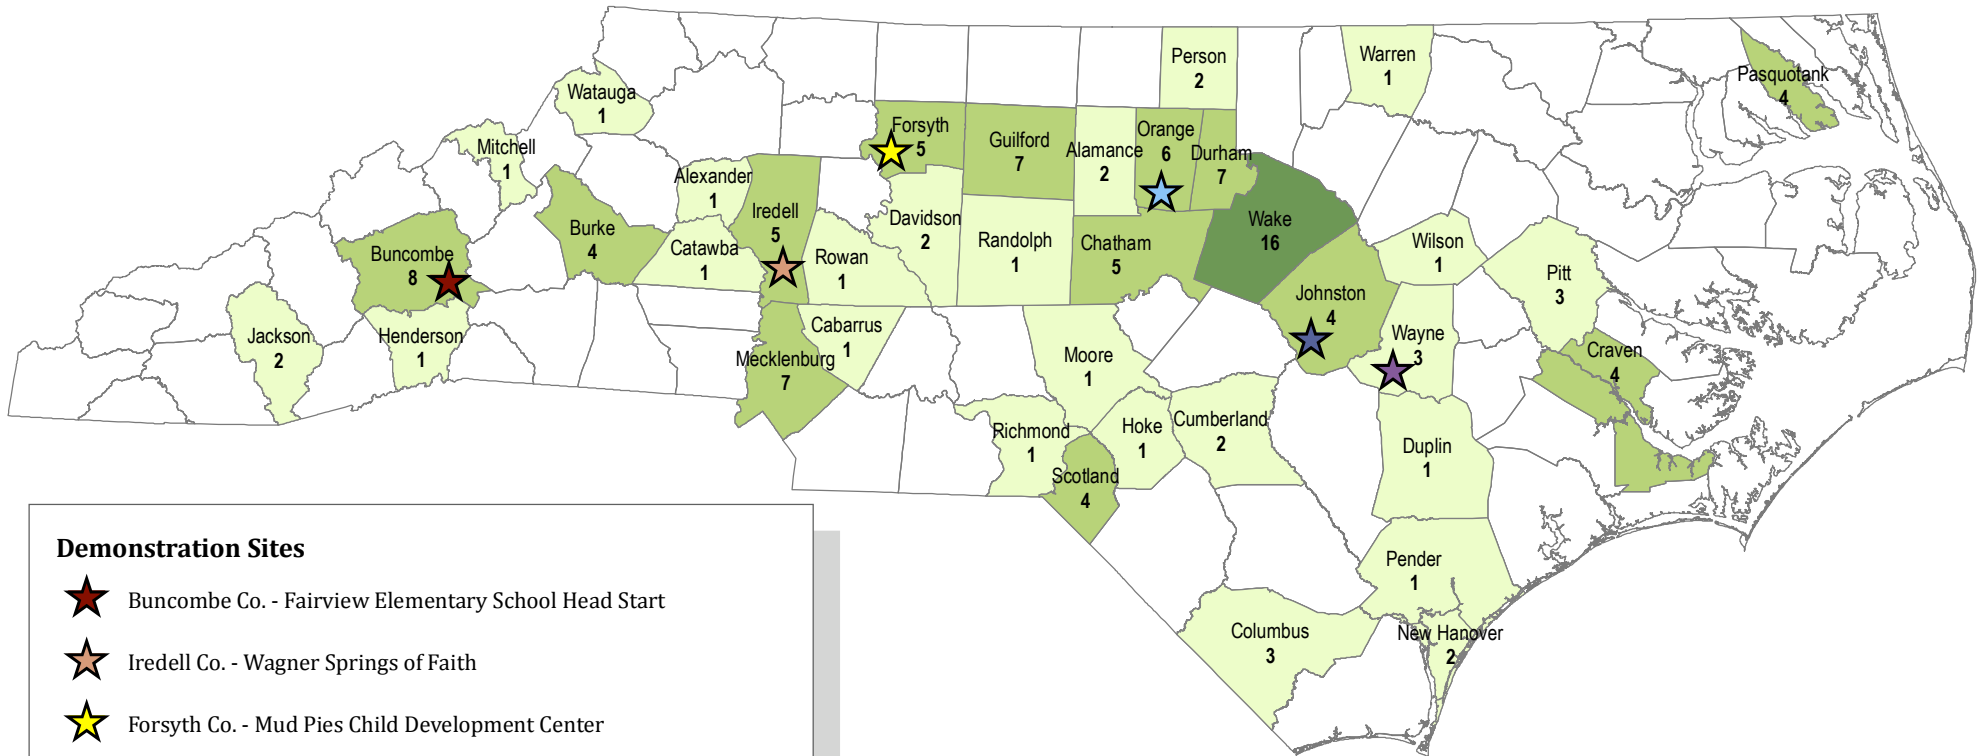

NC/CSEFEL Training Cadre Distribution and Demonstration Site Locations

Demonstration Sites

- ★ Buncombe Co. - Fairview Elementary School Head Start
- ★ Iredell Co. - Wagner Springs of Faith
- ★ Forsyth Co. - Mud Pies Child Development Center
- ★ Orange Co. - Chapel Hill Co-Op Preschool: Infant and Toddler Center
- ★ Johnston Co. - South Smithfield Elementary School Pre-K
- ★ Wayne Co. - Royall West Head Start